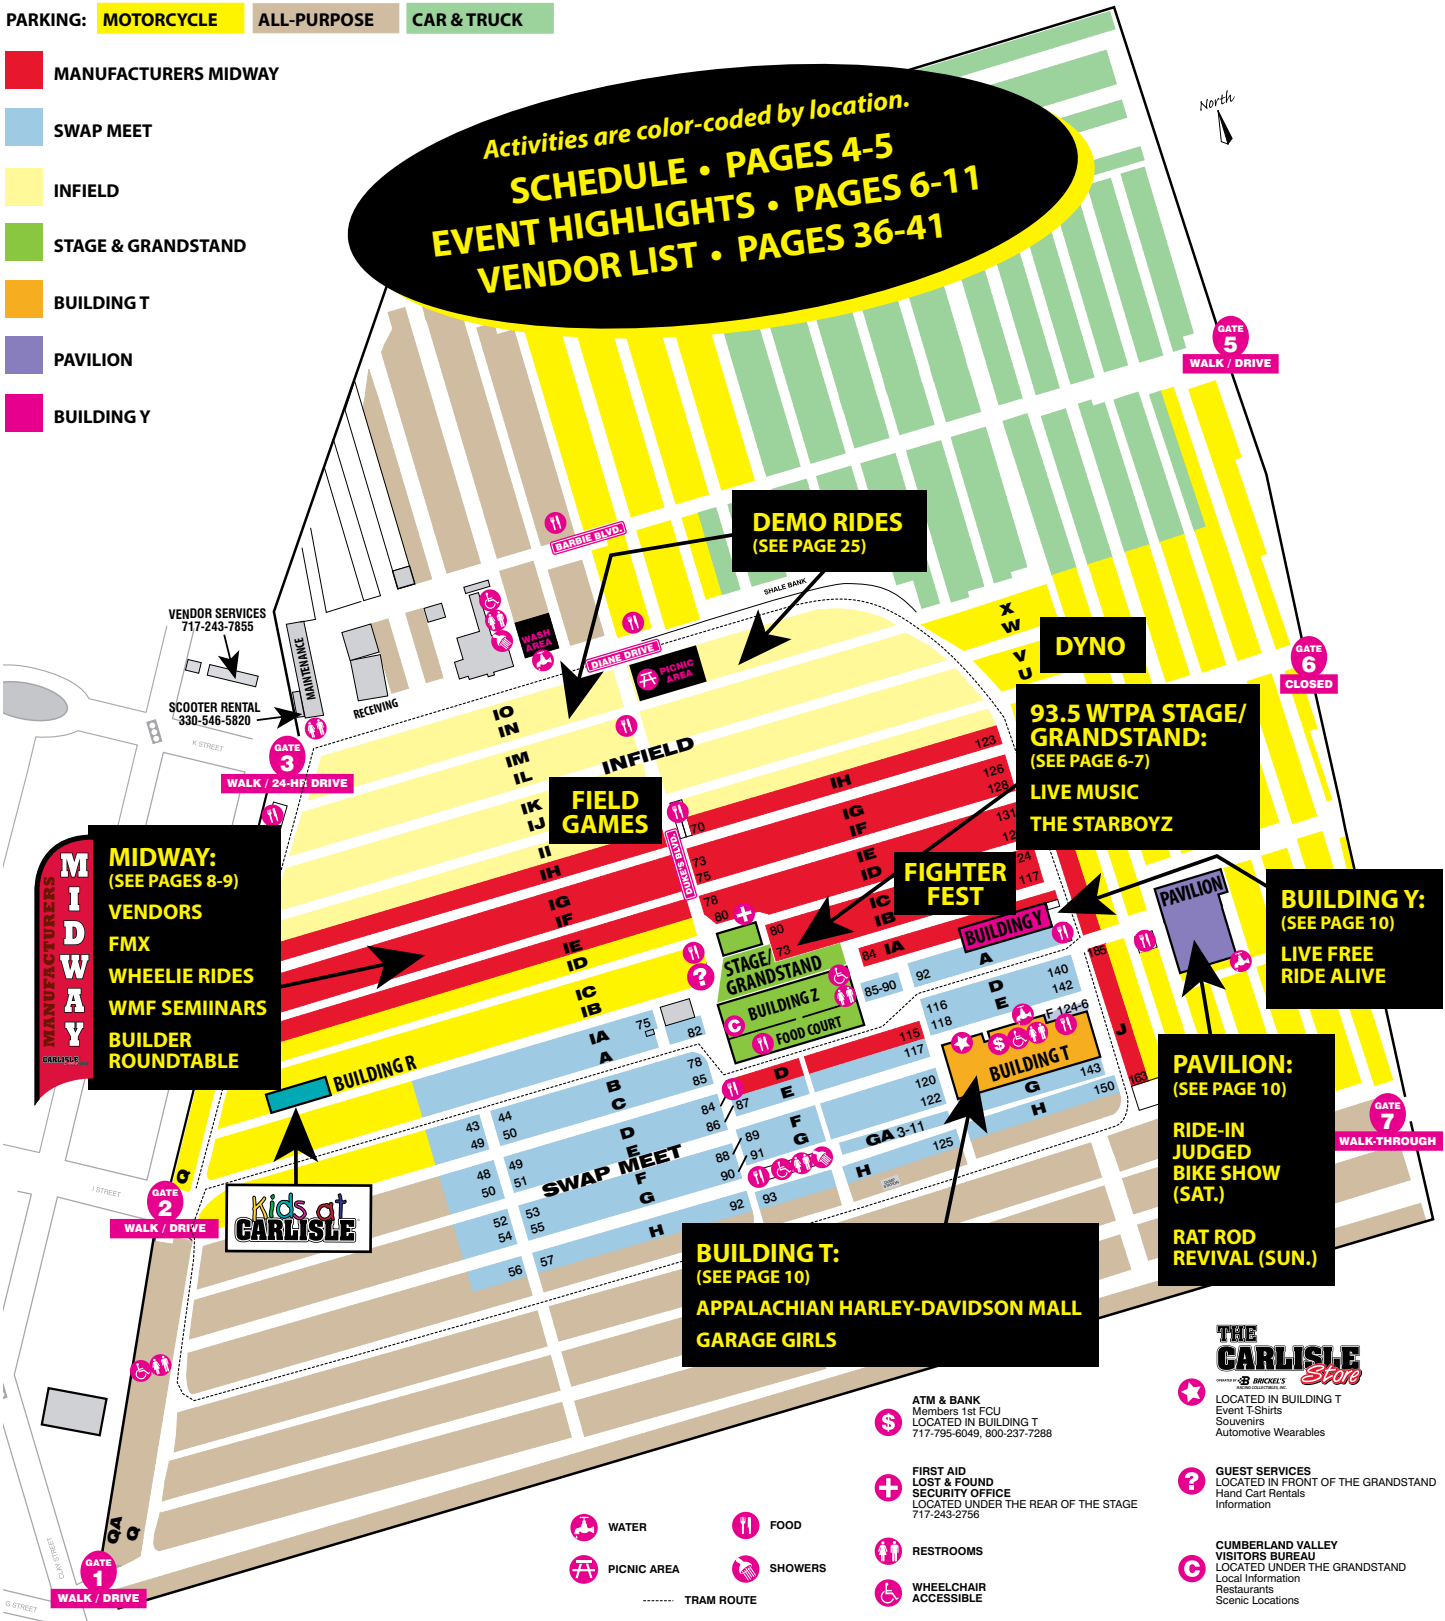

PARKING: **MOTORCYCLE** **ALL-PURPOSE** **CAR & TRUCK**

- MANUFACTURERS MIDWAY
- SWAP MEET
- INFIELD
- STAGE & GRANDSTAND
- BUILDING T
- PAVILION
- BUILDING Y

Activities are color-coded by location.
SCHEDULE • PAGES 4-5
EVENT HIGHLIGHTS • PAGES 6-11
VENDOR LIST • PAGES 36-41

DEMO RIDES
(SEE PAGE 25)

DYNO

**93.5 WTPA STAGE/
GRANDSTAND:**
(SEE PAGE 6-7)
LIVE MUSIC
THE STARBOYZ

BUILDING Y:
(SEE PAGE 10)
**LIVE FREE
RIDE ALIVE**

PAVILION:
(SEE PAGE 10)
**RIDE-IN
JUDGED
BIKE SHOW
(SAT.)**
**RAT ROD
REVIVAL (SUN.)**

BUILDING T:
(SEE PAGE 10)
APPALACHIAN HARLEY-DAVIDSON MALL
GARAGE GIRLS

MIDWAY:
(SEE PAGES 8-9)
VENDORS
FMX
WHEELIE RIDES
WMF SEMINARS
**BUILDER
ROUNDTABLE**

**Kids at
CARLISLE**

ATM & BANK
Members 1st FCU
LOCATED IN BUILDING T
717-795-6049, 800-237-7288

**FIRST AID
LOST & FOUND
SECURITY OFFICE**
LOCATED UNDER THE REAR OF THE STAGE
717-243-2756

RESTROOMS
**WHEELCHAIR
ACCESSIBLE**

THE CARLISLE Store
LOCATED IN BUILDING T
Event T-Shirts
Souvenirs
Automotive Wearables

GUEST SERVICES
LOCATED IN FRONT OF THE GRANDSTAND
Hand Cart Rentals
Information

**CUMBERLAND VALLEY
VISITORS BUREAU**
LOCATED UNDER THE GRANDSTAND
Local Information
Restaurants
Scenic Locations

- WATER
- FOOD
- PICNIC AREA
- SHOWERS
- TRAM ROUTE